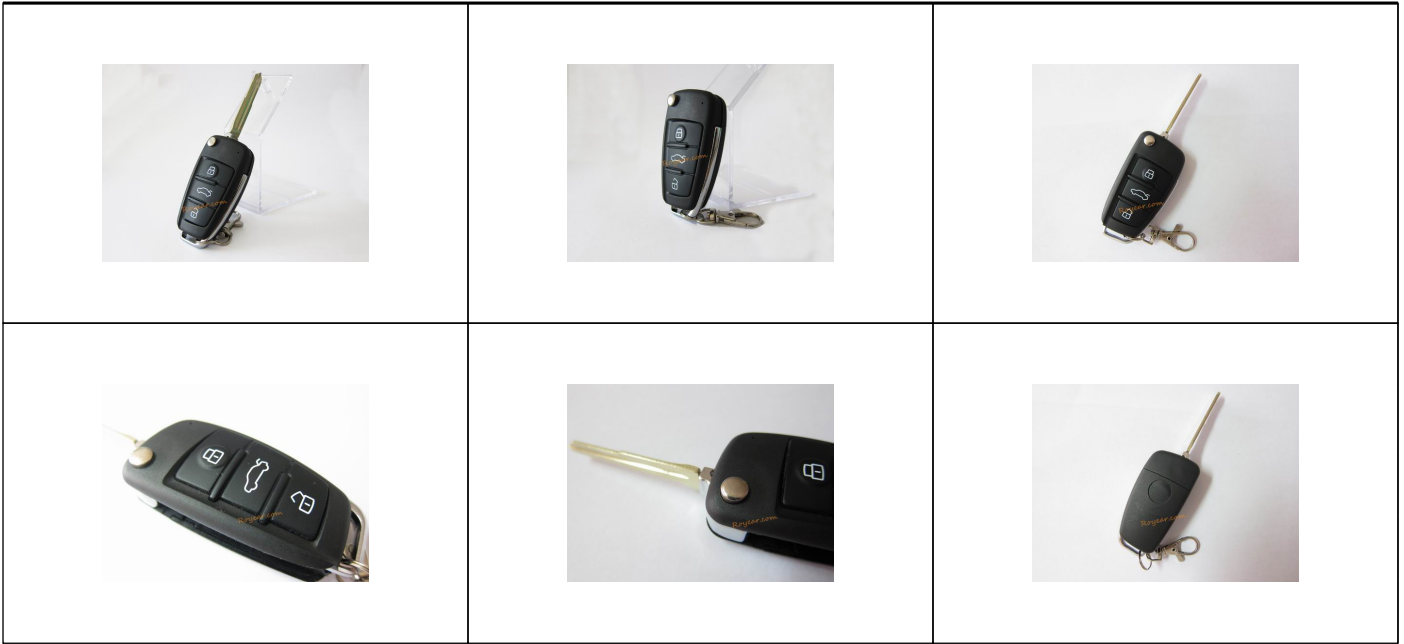

3. Self-Learning Remote Control UG008

Serial/Model NO.	UG008	Production Capacity	20000PCS/Month
Packing	Poly Bag	Type	Button
Usage	Automatic Doors	Signal Transmission	RF Remote Control

Description

Universal RF remote control duplicator is capable of copying most fixed code or learning code RF remote controls face to face, and can be used in many circumstances, such as cars, gates, garage door openers, barriers, home security systems, etc. So you will always have a backup remote control.

It's very useful to duplicate original remote transmitters to reduce costs, despite the potentials, a self-learning remote control duplicator is less expensive than original devices, and also permits to integrate several different remotes (both operating at the same fre...

...

More info: <http://royear.en.made-in-china.com/product/vbjmeaUMeWp/China-Self-Learning-Remote-Control-UG008.html>